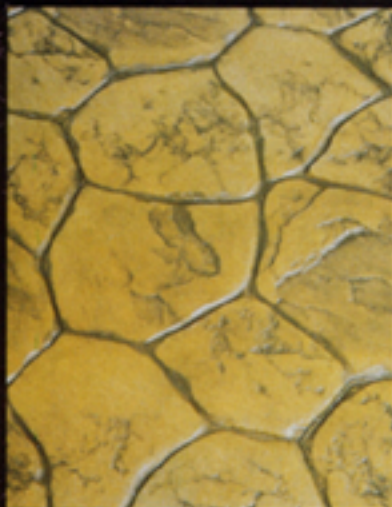

Imprint the pattern and colour of your choice

The ideal solution to enhance ordinary flat concrete into authentic looking paving to a colour and style of your choice. Perfect for domestic and commercial requirements such as driveways, patios, paths, interiors, car parks, pubs, forecourts, petrol stations, shopping centres, etc.

WEED FREE
HIGHLY DURABLE
MAINTENANCE FREE
ANY COLOUR & PATTERN
PRIVATE & PUBLIC USE
AVAILABLE FOR INTERIORS
RAPID INSTALLATION

CHARCOAL

DOVE GREY

SLATE GREEN

EASTERN TAN

AUTUMN BROWN

BRICK RED

COTSWOLD STONE

FOREST BROWN

RUSSET

PLUM RED

TERRACOTTA

NUT BROWN

For more information contact:

Crete Text Systems

A Lauder Paving Service