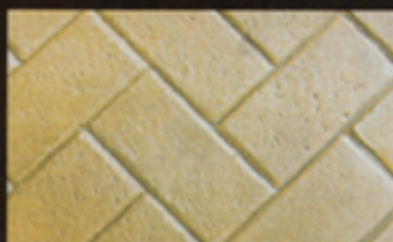

Imprint the pattern and colour of your choice

The ideal solution to enhance ordinary flat concrete into authentic looking paving to a colour and style of your choice. Perfect for domestic and commercial requirements such as driveways, patios, paths, interiors, car parks, pubs, forecourts, petrol stations, shopping centres, etc.

WEED FREE
HIGHLY DURABLE
MAINTENANCE FREE
ANY COLOUR & PATTERN
PRIVATE & PUBLIC USE
AVAILABLE FOR INTERIORS
RAPID INSTALLATION

CHARCOAL

DOVE GREY

SLATE GREEN

EASTERN TAN

AUTUMN BROWN

BRICK RED

COTSWOLD STONE

FOREST BROWN

RUSSET

PLUM RED

TERRACOTTA

NUT BROWN

For more information contact:

Crete Text Systems

A Lauder Paving Service